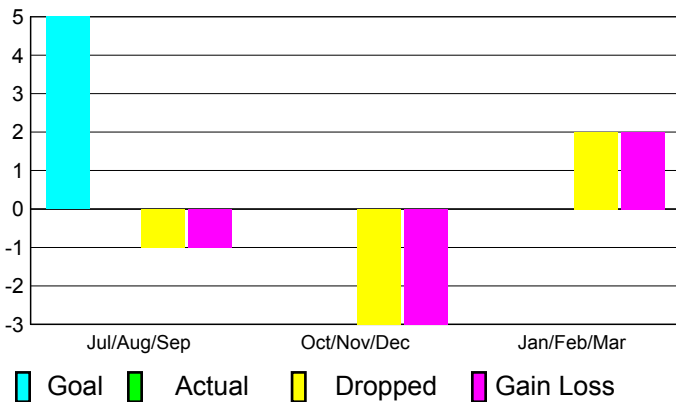

2010-2011 GMT Reports for District (or Undistricted) **District 324D4**

GMT: M NAGARAJAN

Location: INDIA

GMT CA: 6

CLUBS

Club Results
2010-2011

Clubs
2009-2010

Month	New Club Goal	Actual New Clubs	Actual Dropped Clubs	Gain/Loss of Clubs	Gain/Loss of Clubs
Jul/Aug/Sep	5	0	-1	-1	0
Oct/Nov/Dec	0	0	-3	-3	0
Jan/Feb/Mar	0	0	2	2	0
Totals	5	0	-2	-2	0

Club Results 2010-2011

Goal, New, Dropped, Gain/Loss

Comparison of Club Gain/Loss

Current Year Compared to the Previous Year

YTD Status Quo Clubs 2010-2011

Status Quo Clubs Compared to Status Quo Members

MEMBERSHIP

Membership Results
2010-2011

Membership
2009-2010

Month	Net Memb Goal	Actual New Memb	Actual Dropped Memb	Gain/Loss of Memb	Gain/Loss of Memb
Jul/Aug/Sep	290	68	-97	-29	0
Oct/Nov/Dec	0	44	-94	-50	29
Jan/Feb/Mar	0	99	-17	82	22
Totals	290	211	-208	3	51