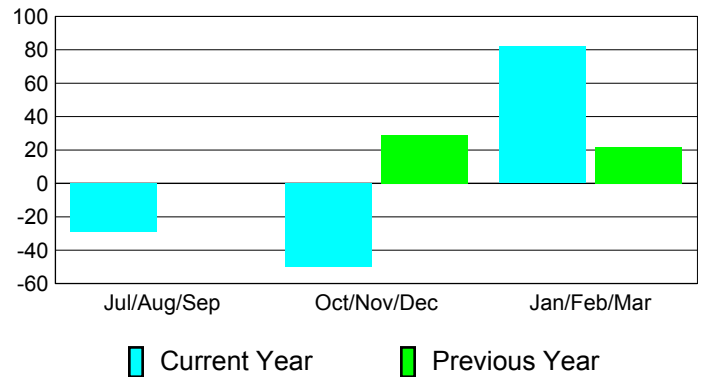

Membership Results
2010-2011

Membership
2009-2010

Month	Net Memb Goal	Actual New Memb	Actual Dropped Memb	Gain/Loss of Memb	Gain/Loss of Memb
Jul/Aug/Sep	290	68	-97	-29	0
Oct/Nov/Dec	0	44	-94	-50	29
Jan/Feb/Mar	0	99	-17	82	22
Totals	290	211	-208	3	51

Membership Results 2010-2011

Goal, New, Dropped, Gain/Loss

Comparison of Membership Gain/Loss

Current Year Compared to the Previous Year

Gender Comparison 2010-2011

Jul/Aug/Sep

Oct/Nov/Dec

Jan/Feb/Mar