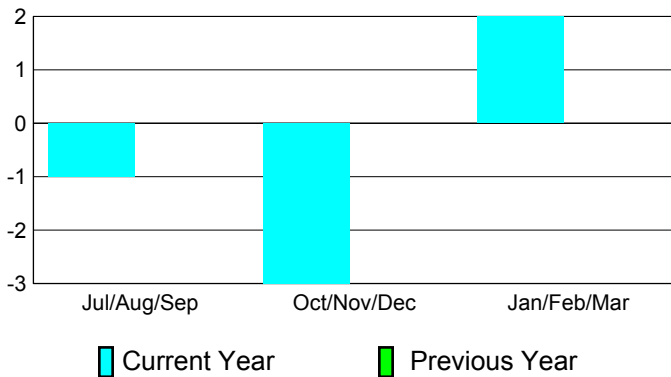

2010-2011 GMT Reports for District (or Undistricted) **District 324D4**

GMT: M NAGARAJAN

Location: INDIA

GMT CA: 6

CLUBS

Club Results
2010-2011

Clubs
2009-2010

Month	New Club Goal	Actual New Clubs	Actual Dropped Clubs	Gain/Loss of Clubs	Gain/Loss of Clubs
Jul/Aug/Sep	5	0	-1	-1	0
Oct/Nov/Dec	0	0	-3	-3	0
Jan/Feb/Mar	0	0	2	2	0
Totals	5	0	-2	-2	0

Club Results 2010-2011

Goal, New, Dropped, Gain/Loss

Comparison of Club Gain/Loss

Current Year Compared to the Previous Year

YTD Status Quo Clubs 2010-2011

Status Quo Clubs Compared to Status Quo Members

MEMBERSHIP