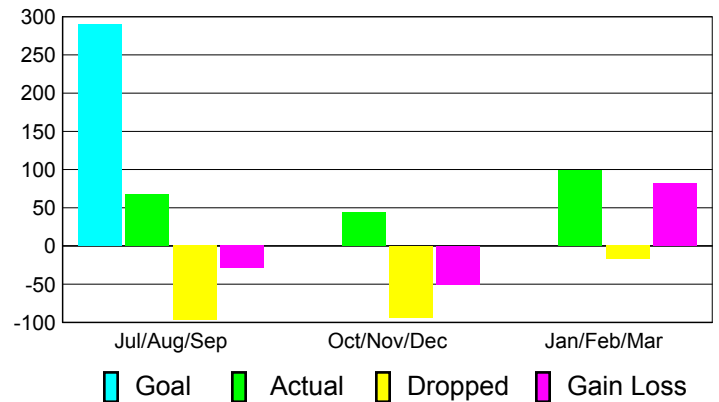

Membership Results 2010-2011

Goal, New, Dropped, Gain/Loss

Comparison of Membership Gain/Loss

Current Year Compared to the Previous Year